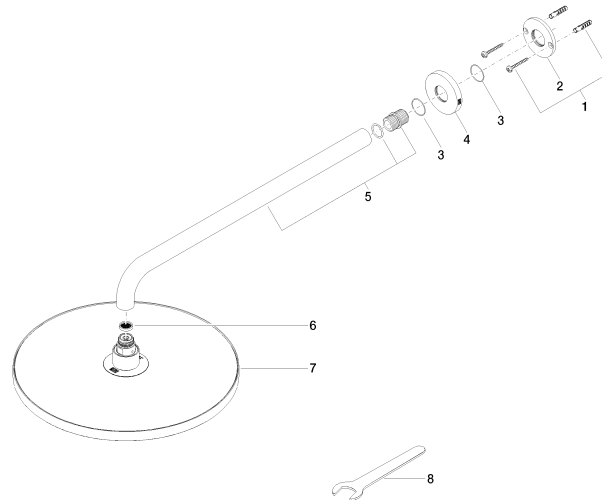

Rain shower with wall fixing FlowReduce 300 mm - Chrome

TARA

28 678 970

Fits: TARA, LISSÉ, VAIA, META

- 450mm projection
- rain shower Ø 300 mm
- PURE RAIN, max. flow rate 9 l/min (at 3 bar)
- Function from: 7 l/min
- rosette Ø 60 mm
- 1/2" connection
- with anti-scale system
- quick clearing
- WRAS
- This product can help a building meet the requirements of Green Building Rating Systems, e.g. LEED®, BREEAM®, DGNB

28 678 970

mm [inches]

Flow rate chart

Certificates

LGA_29235.

28 678 970

Parts for other finishes can be found here: Brushed Platinum

Spare parts list

No.	Item Number	Name	Quantity used	Delivery time
1	04 30 31 032 00 90	fixing set	1	2
2	09 17 20 120 90	holder	1	2
3	09 14 10 150 90	seal	2	2
4	09 27 97 015-00	rosette	1	10
5	90 11 03 070 00-00	pipe	1	10
6	09 23 01 075 90	insert	1	2
7	90 12 05 091 20-00	shower	1	10
8	90 30 09 069 00 90	key	1	2